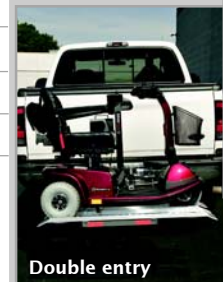

Celebrity® X 3-wheel

Celebrity® X 4-wheel

Model number:	SC4001	SC4401
Weight capacity:	350 lbs.	350 lbs.
Maximum speed:	Up to 6 mph	Up to 6 mph
Ground clearance:	3.5"	3.5"
Turning radius:	41.5"	59"
Overall length:	46"	46.75"
Overall width:	24"	24"
Wheels:		
Front:	3.5" x 10" pneumatic	3.5" x 10" pneumatic
Rear:	4" x 10" pneumatic	4" x 10" pneumatic
Anti-tips:	Rear	Rear
Suspension:	Rear	Front & rear
Transport weight		
Total w/o batteries:	141.5 lbs.	151 lbs.
Heaviest piece when disassembled:	56 lbs. (front section)	65.5 lbs. (front section)
Drive train:	Sealed transaxle, 24 volt DC motor	
Dual braking system:	Electronic, regenerative and electromechanical (electronic, regenerative disc brakes)	
Power elevating seat:	Option: Yes (special order required)	
Std. Seating:	Deluxe molded plastic with sliders	
Battery charger:	Off-board, 5 amp (standard)	
Per-charge range:	Up to 25 miles	
Battery requirements:	(2) 12V deep cycle (AGM or gel cell type recommended)	
Battery size:	40 AH: 32.5 lbs. each; U-1: 24.5 lbs. each	
Warranty:	3-year limited warranty	

Colors:

Candy Apple Red

Viper Blue

FEATURES

- Delta tiller with wraparound handles
- Ultra-simple, auto-latching lockup for quick disassembly/reassembly
- Bright, long-lasting LED lights for safety
- Speed adjustable up to 6 mph
- 350 lbs. weight capacity
- Easily accessible tie down points (for transport of unoccupied scooter)
- Front frame-mounted seat post for optimal stability
- Front basket and rearview mirror standard
- Tiller rotation lock permits tiller to be used as a handle during transport

- Backpacker
- Scooter double entry
- Scooter single entry
- Full Platform

Double entry

Backpacker

These lifts are compatible with the Celebrity® X.

The information contained herein is correct at the time of publication; we reserve the right to alter specifications without prior notice. Speed & range vary with user weight, terrain type, battery charge, battery condition and tire pressure.