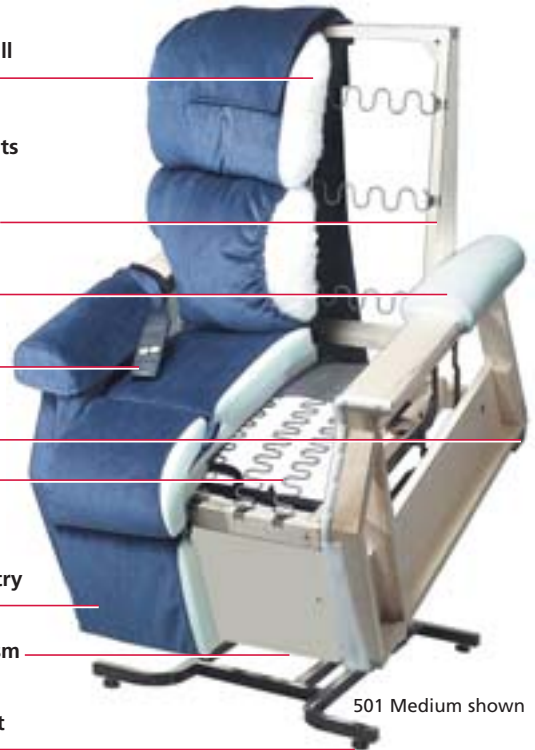

Tall

C O M F O R T E R S E R I E S

Model Number	PR-501T
Size	TALL
Weight Capacity	375 LB
Recline Positions	3
Standard Fabrics	8
Fabric Options	36
Chaise Seat	YES
Back Type	SEAM
Head Rest Cover	YES
Arm Covers	YES
Battery Back Up	YES
Overall Width	34.5"
Overall Height	47"
Width Between Arms	23"
Floor to Top of Seat	22.5"
Seat Depth	24"
Seat to Top of Back	30"
Seat to Top of Arm	6"
Floor to Back Edge of Seat Raised	31"
Floor to Front Edge of Seat Raised	26"
Seat Angle Raised	18°
Floor to Top of Foot Rest Reclined	23"
Floor to Top of Back Reclined	36"
Back Angle Closed	115°
Back Angle Reclined	145°
Foot Rest Angle Closed	90°
Foot Rest Angle Opened	180°
Distance Required from Wall Reclined	19"
Extension Reclined from Back of Seat to End of Foot Rest	45"
Life Time Warranty, Chair Frame, Lift Frame, Recline Mechanism	YES
Warranty on Electrical Parts	3 YRS.
Pro Rated Years 4 Thru 7	YES
Warranty on Mechanical Labor	3 YRS.
Warranty on Electrical Labor	1 YR.
Removable Back	YES
Customizable	YES
Left Hand Control Available	YES
Extra Pocket Available	YES
Smart Tek System	YES

Northern Maple Wood
• Double-doweled at Stress Points
• Reinforced Miter Blocks
• Stapled and Glued
STRONGEST IN THE INDUSTRY

2" of Block Foam
EXTRA COMFORT

Quick Release Hand Control
EASY DISCONNECT

Rear Landing Legs
EXTRA STABILITY

5 Heavy Gauge Springs
LONG LASTING FOR INCREDIBLE COMFORT

Widest Fabric Selection in Industry
FITS IN ANY HOME DÉCOR

10 Gauge Steel Scissor Mechanism
STRONG & LONG LASTING

Adjustable Anti-Skid/Scrape Feet
STABILITY & SUPPORT